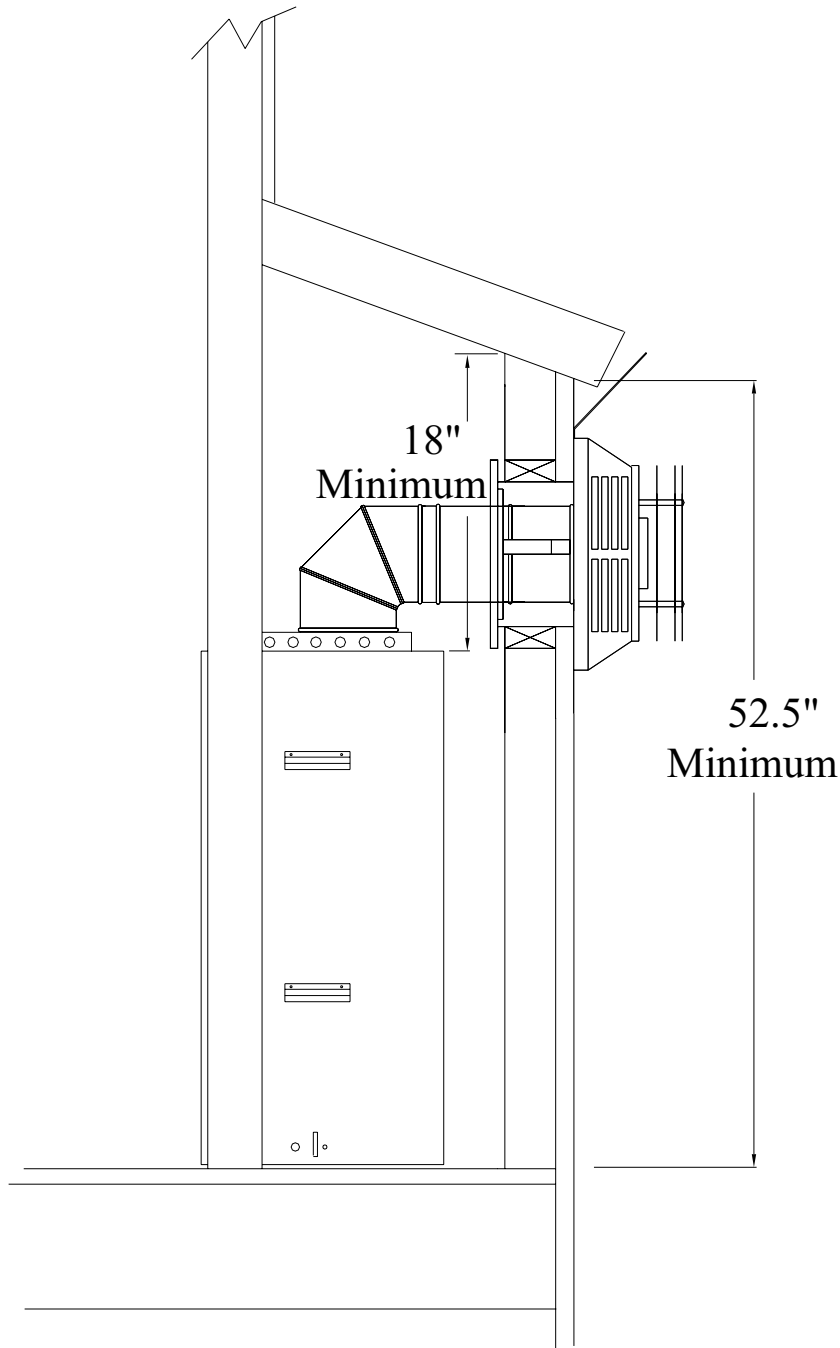

# SE / TR 42" BUILDERS MODEL DOGHOUSE FRAMING