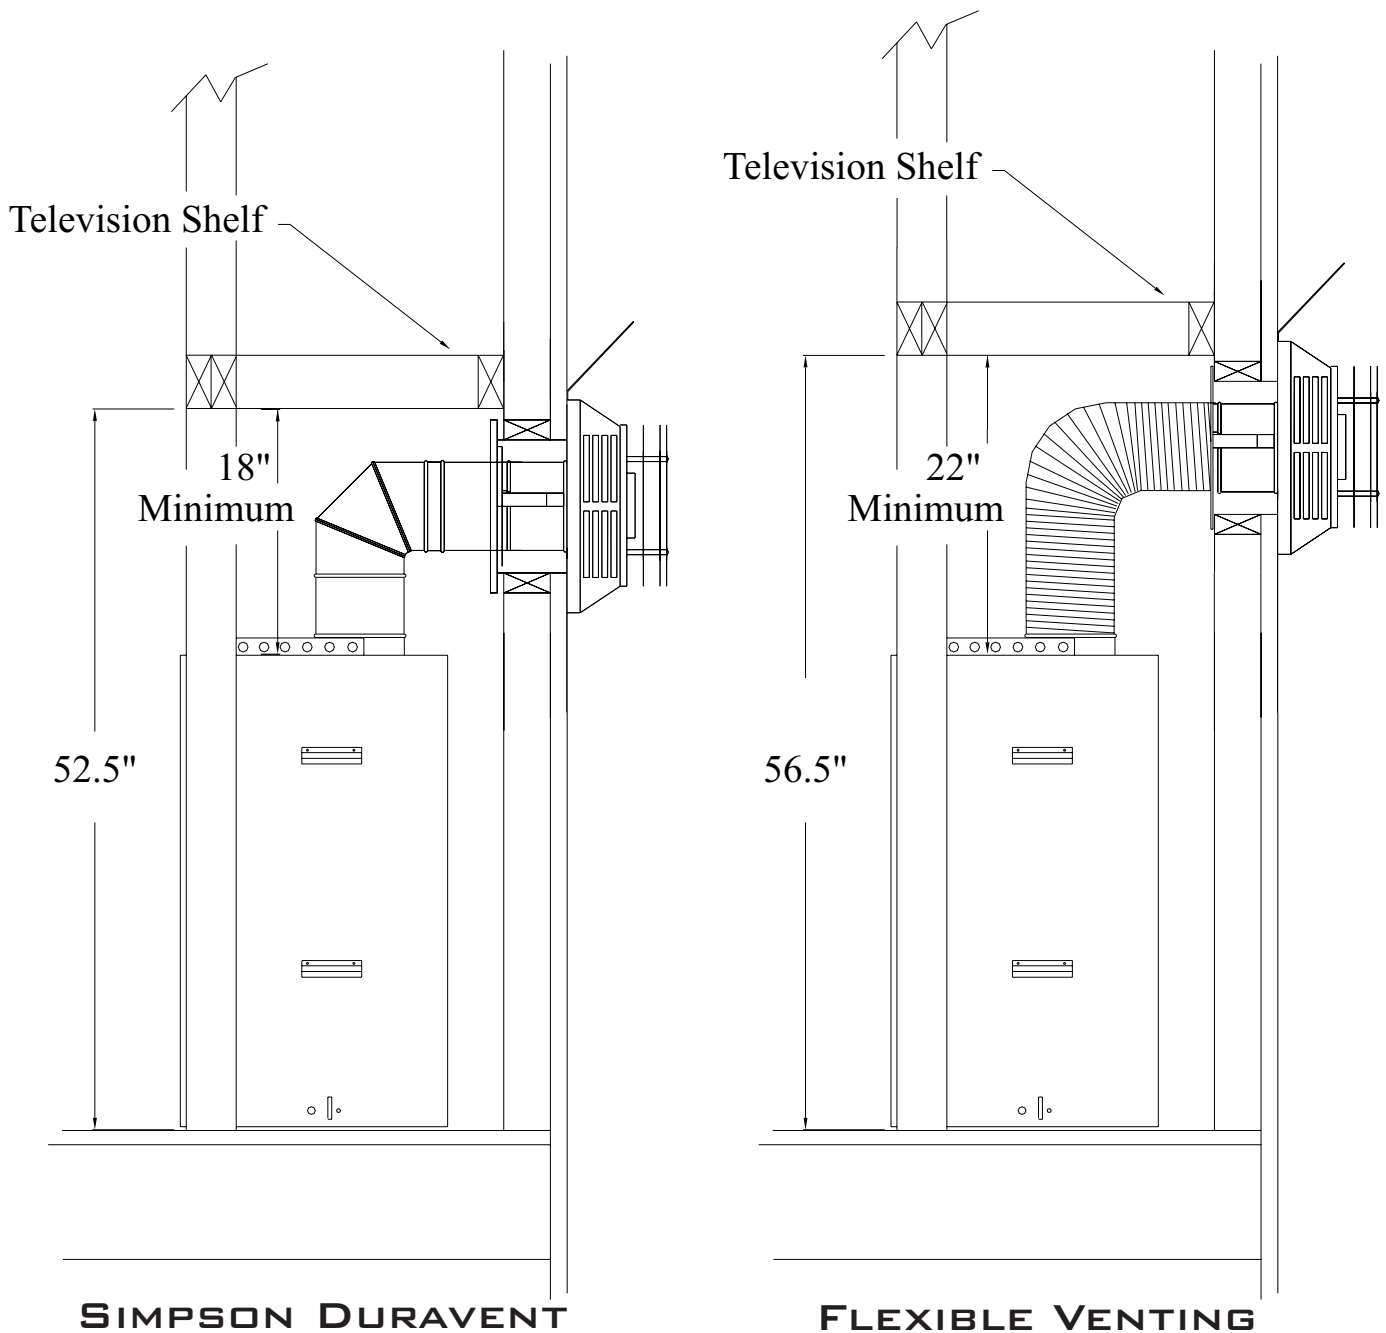

ASC-42" BUILDERS MODEL TELEVISION SHELF FRAMING

ALPINE FIREPLACES SHOWROOMS

| | | |
|-------------|--------------------------|--------------|
| CENTERVILLE | 140 WEST PARRISH LANE | 801.294.5702 |
| LEHI | 782 WEST STATE STREET | 801.768.8411 |
| OREM | 1417 SOUTH STATE STREET | 801.225.4015 |
| SANDY | 9192 SOUTH 300 WEST ST#1 | 801.566.0666 |
| ST. GEORGE | 393 EAST RIVERSIDE DRIVE | 435.628.9133 |
| SUGARHOUSE | 2236 SOUTH 1150 EAST | 801.487.4446 |