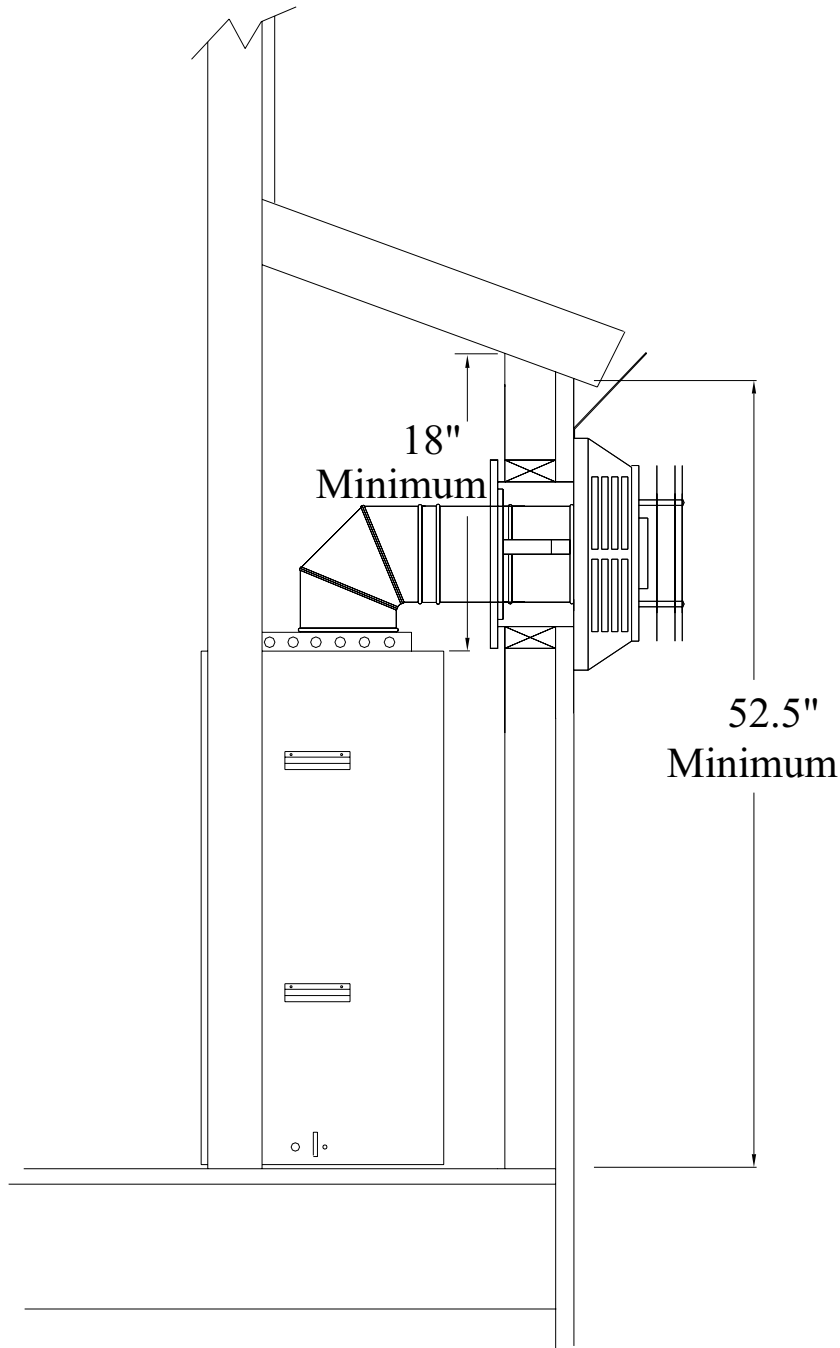

ASC-42" BUILDERS MODEL DOGHOUSE FRAMING

ALPINE FIREPLACES SHOWROOMS

CENTERVILLE	140 WEST PARRISH LANE	801.294.5702
LEHI	782 WEST STATE STREET	801.768.8411
OREM	1417 SOUTH STATE STREET	801.225.4015
SANDY	9192 SOUTH 300 WEST ST#1	801.566.0666
ST. GEORGE	393 EAST RIVERSIDE DRIVE	435.628.9133
SUGARHOUSE	2236 SOUTH 1150 EAST	801.487.4446