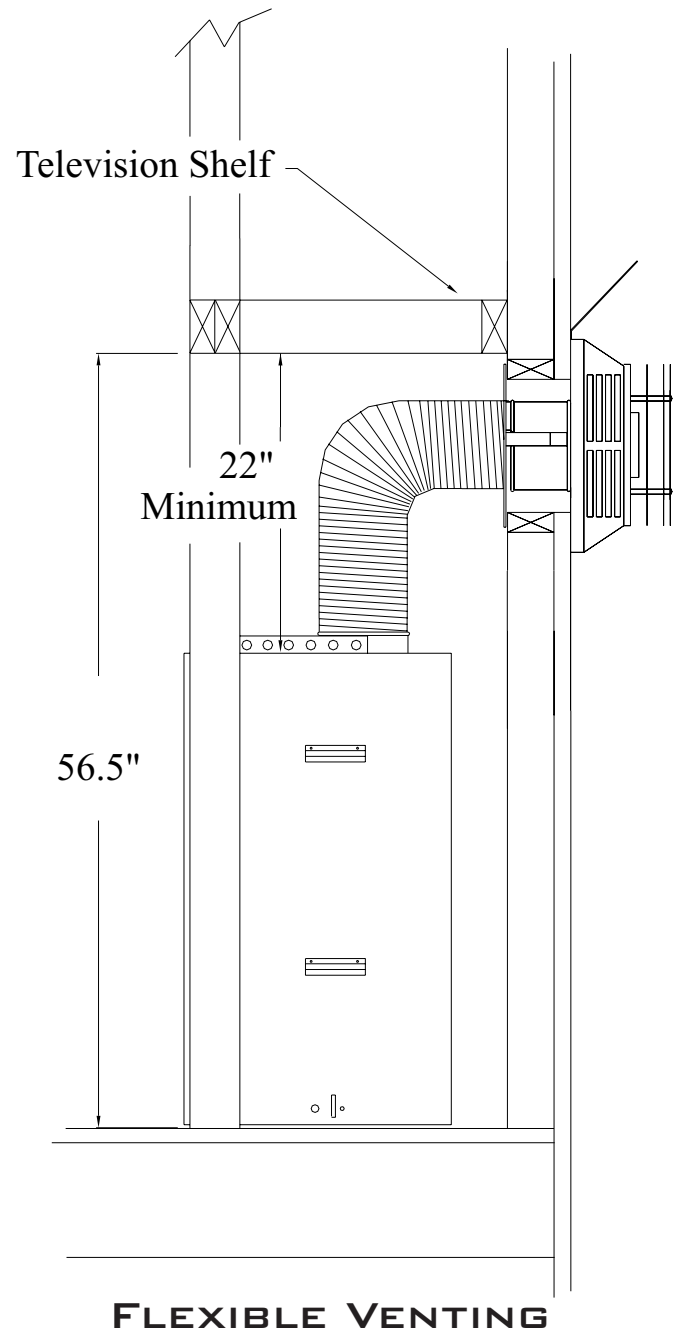

# SE / TR-42" BUILDERS MODEL TELEVISION SHELF FRAMING