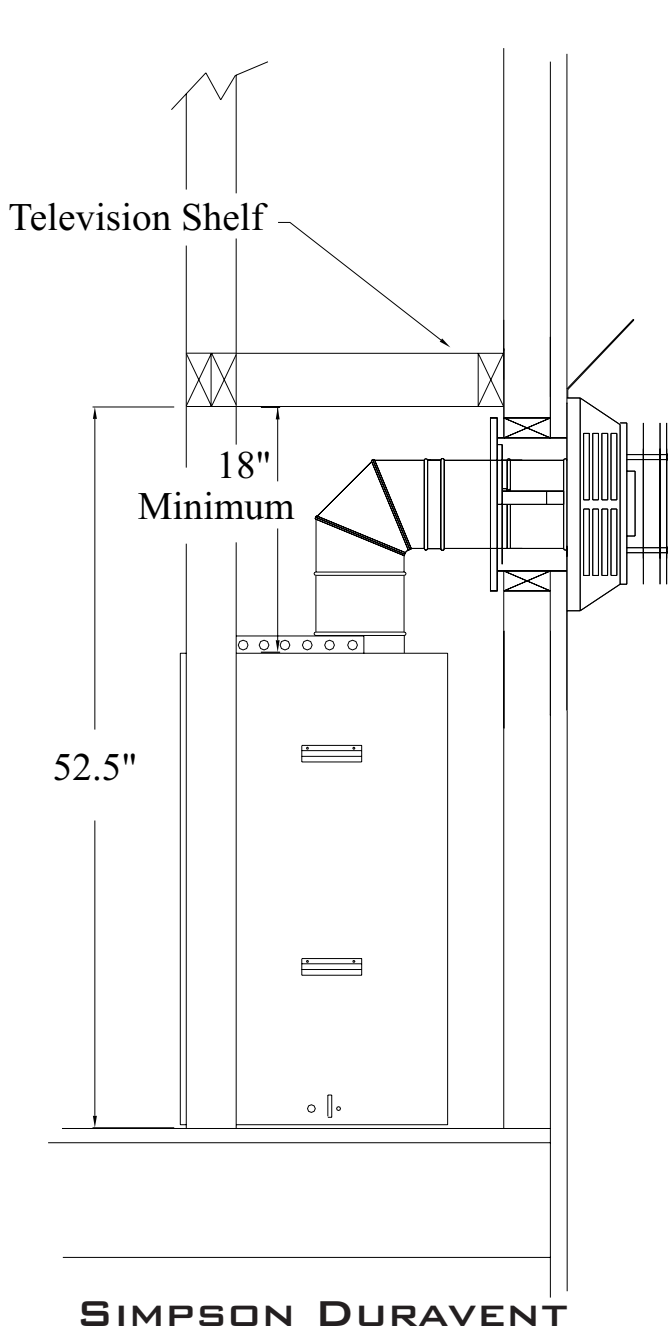

# SE / TR-42" BUILDERS MODEL TELEVISION SHELF FRAMING