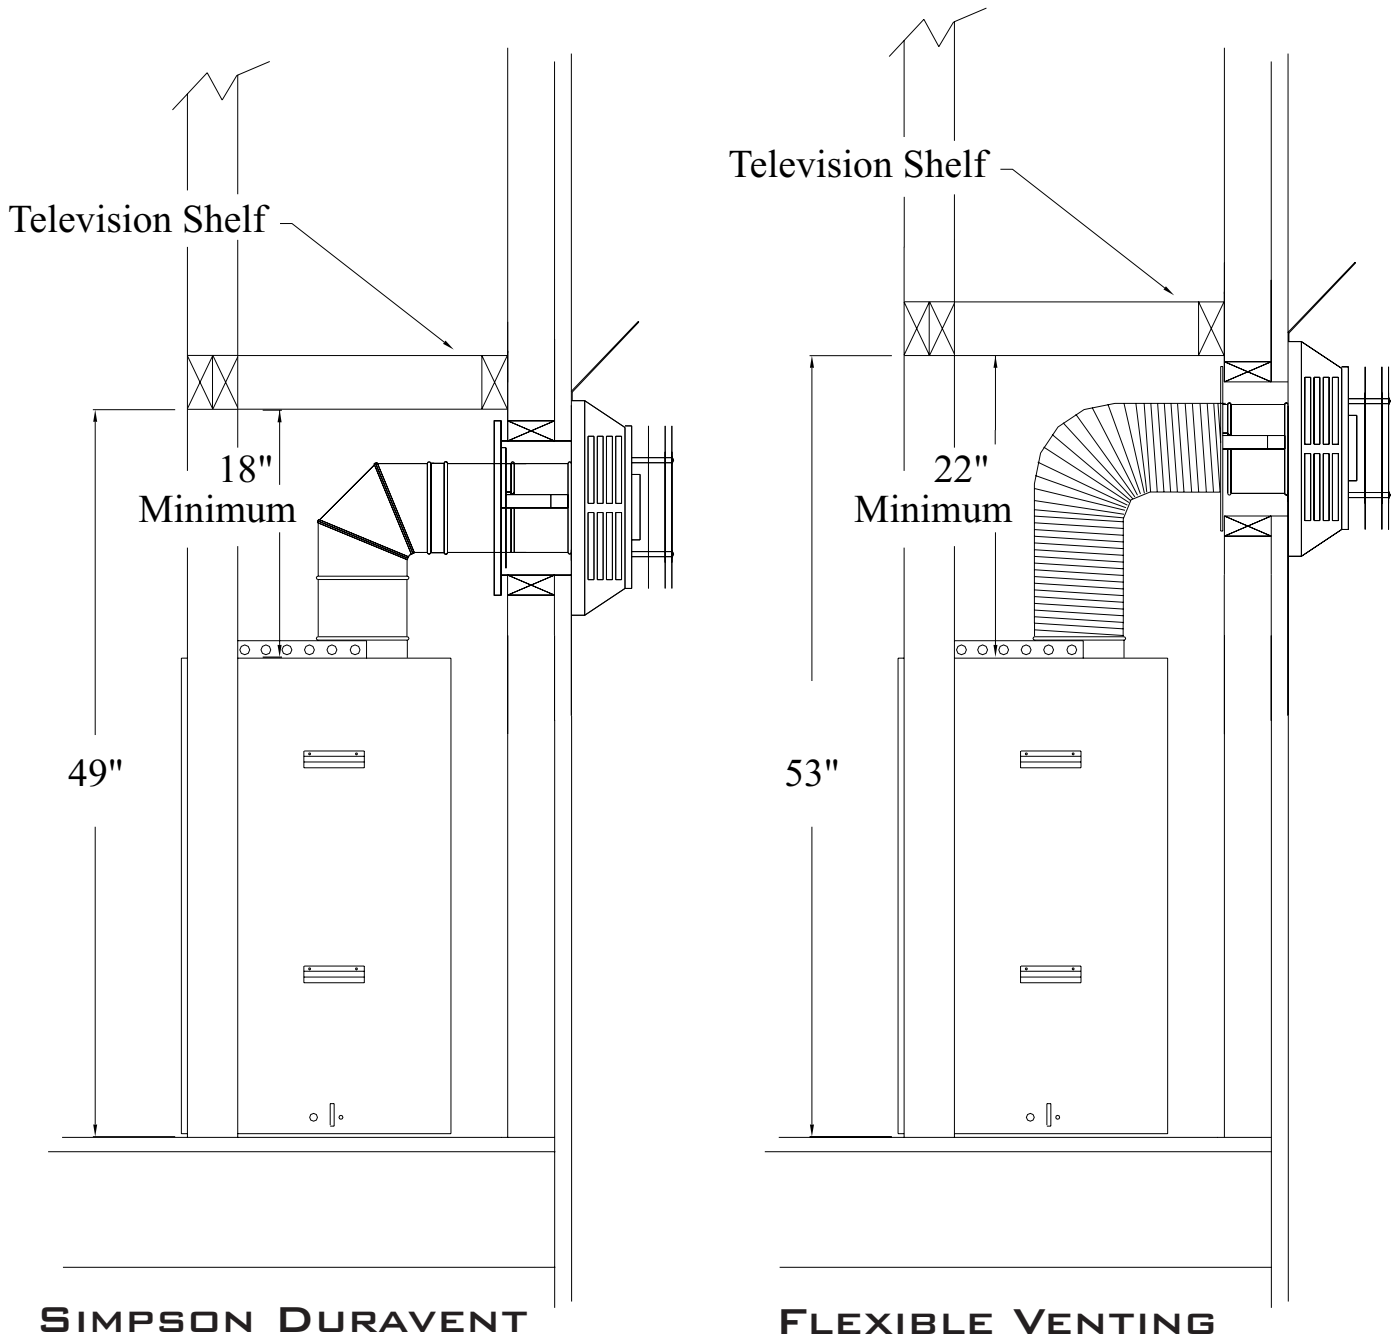

SE / TR 36" BUILDERS MODEL TELEVISION SHELF FRAMING

ALPINE FIREPLACES SHOWROOMS

CENTERVILLE	140 WEST PARRISH LANE	801.294.5702
LEHI	782 WEST STATE STREET	801.768.8411
OREM	1417 SOUTH STATE STREET	801.225.4015
SANDY	9192 SOUTH 300 WEST ST#1	801.566.0666
ST. GEORGE	393 EAST RIVERSIDE DRIVE	435.628.9133
SUGARHOUSE	2236 SOUTH 1150 EAST	801.487.4446