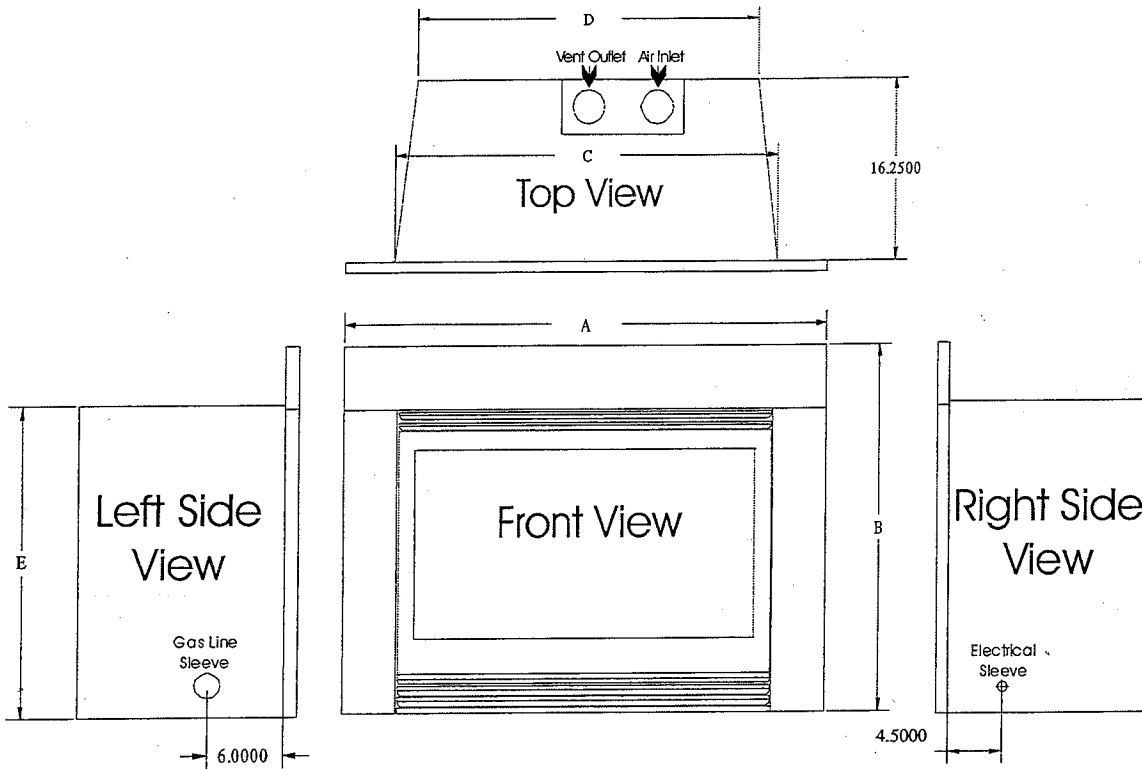

Alpine Gas Fireplaces

STI Fireplace Inserts

Models – STI-270, STI-310, STI-360

Product Specifications

	Model 360	Model 310	Model 270
A	45-1/4	40-1/4	36-1/4
B	29-3/8	27-3/8	24-7/8
C	36	31	27
D	32	27	23
E	24-1/2	22-1/2	20
BTU Input	38,000	34,000	30,000
Thermal Efficiency	80%	80%	80%
Electrical Requirements – .55 Amps, 120 Volts, 60 Hertz			