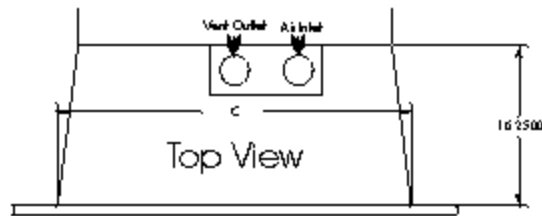

Alpine Gas Fireplaces

LXi Fireplace Inserts

Models – LXi-270, LXi-310, LXi-360

Product Specifications

	Model 360	Model 310	Model 270
A	45-1/4	40-1/4	36-1/4
B	29-3/8	27-3/8	24-7/8
C	36	31	27
D	32	27	23
E	24-1/2	22-1/2	20
BTU Input	38,000	34,000	30,000
Thermal Efficiency	82%	82%	82%
Electrical Requirements – 3.25 Amps, 120 Volts, 60 Hertz			