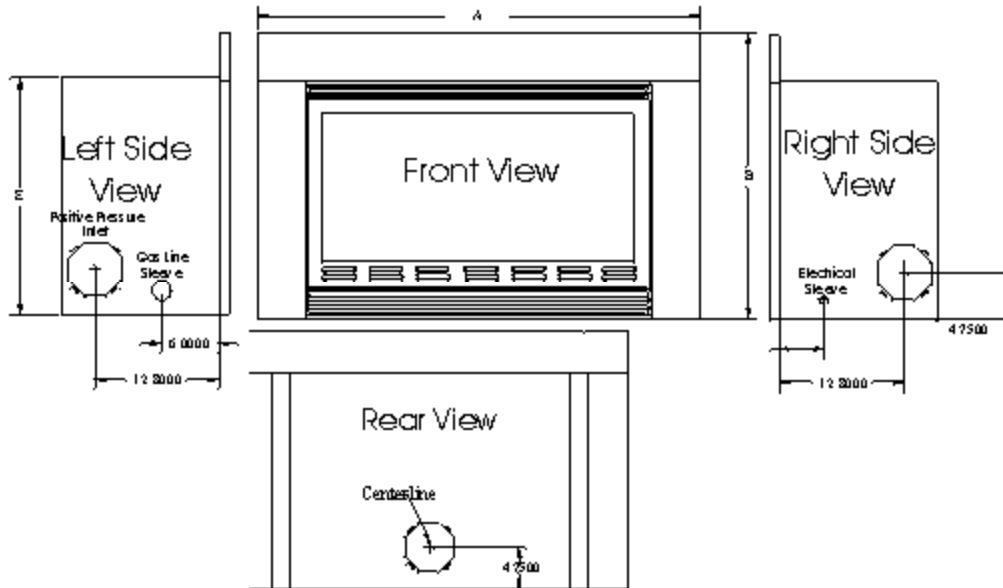

Alpine Gas Fireplaces

LXi Fireplace Inserts

Models – LXi-270, LXi-310, LXi-360

Product Specifications

	Model 360	Model 310	Model 270
A	45-1/4	40-1/4	36-1/4
B	29-3/8	27-3/8	24-7/8
C	36	31	27
D	32	27	23
E	24-1/2	22-1/2	20
BTU Input	38,000	34,000	30,000
Thermal Efficiency	82%	82%	82%
Electrical Requirements – 3.25 Amps, 120 Volts, 60 Hertz			